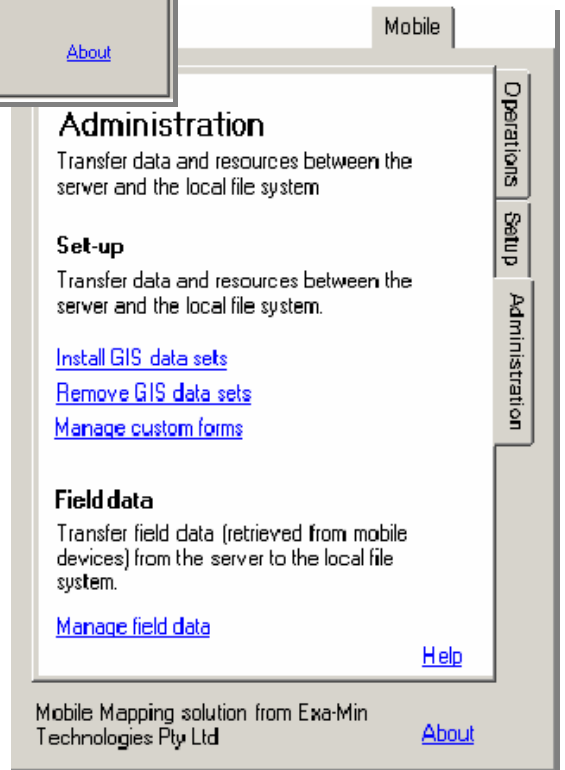

GBM Mobile Manager for MapInfo Exponare

A comprehensive web delivered interface for mobile mapping and data collection built on MapInfo Technologies

Manage your mobile operations across the intranet or across the world with GBM Mobile

GBM Mobile Manager for Windows

GBM Mobile for Exponare is fully compatible with the GBM Mobile Pocket PC software and Windows based support products.