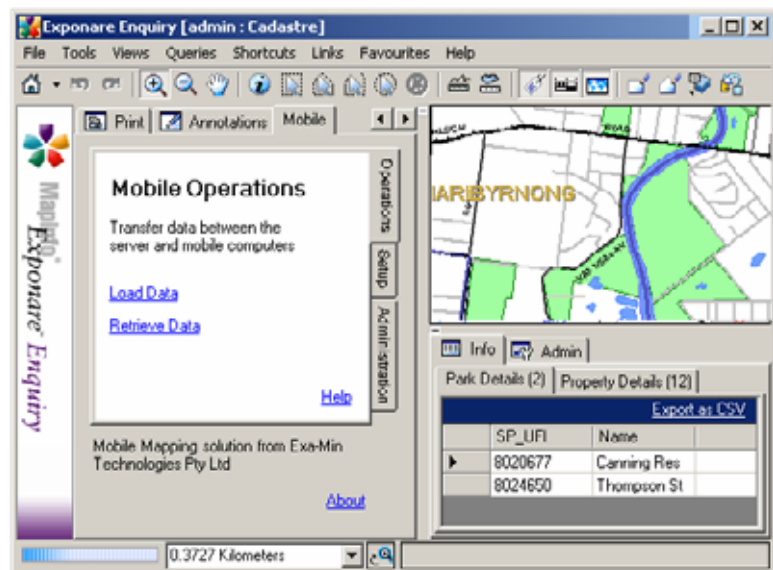

Product Announcement

GBM Mobile integrates with MapInfo Exponare

Now you can manage your mobile operations across the web through MapInfo Exponare. Transfer data and field edits between Windows Pocket PC devices and your central database through the Exponare Server.

GBM Mobile for Exponare integrates field and office operations to provide a true enterprise level solution to all your field mapping and asset management operations.

MapInfo Exponare Add-on

Exa-Min has fully embraced Exponare as a delivery platform for a new generation of mapping solutions. As explained by Exa-Min director Ken Moule, "We have enjoyed working with the Exponare team and are excited about MapInfo's new product direction. Our team is now working on wireless communications with the PDA and integrating third party applications through the Exponare interface".