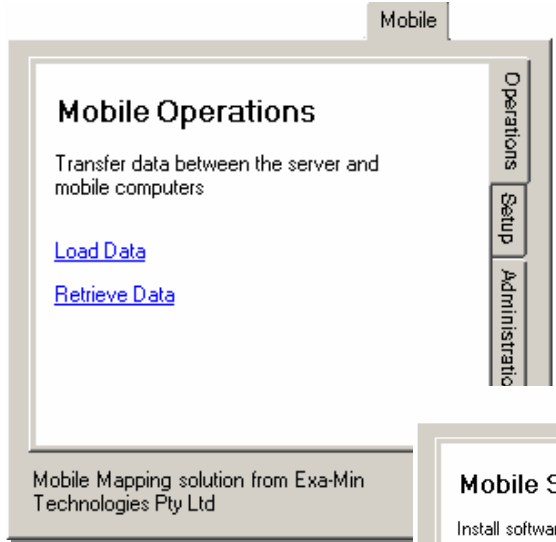

GBM Mobile Manager for MapInfo Exponare

A comprehensive web delivered interface for mobile mapping and data collection built on MapInfo Technologies

Manage your mobile operations across the intranet or across the world with GBM Mobile

GBM Mobile Manager for Windows

GBM Mobile for Exponare is fully compatible with the GBM Mobile Pocket PC software and Windows based support products.